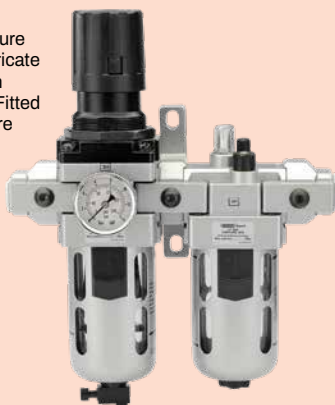

WORKSHOP ESSENTIALS

1" Inch Drive Impact Air Wrench Extended Shank Chicago Pneumatic Dessouter

With FREE Heavy Duty deep impact sockets worth £70.00 with every order of this product! 1" drive wheel air wrench, socket sizes are 27mm,32mm,33mm,36mm,

HGV FEBRUARY PRICE

£499.99

Model No. CP7782-6

Draper 1 Inch Square Drive Air Impact Wrench

Pinless hammer air impact wrench. Manufactured from heavy duty materials attached to an ergonomic soft grip handle and a removable side handle providing comfort even when used for prolonged periods. Fitted with a high tech three speed reversible motor capable of 3-position power in forward and full power in reverse and a side exhaust. Attached with a 1/2" BSP airline connector. Ideal for high volume repair work on trucks and other heavy machinery.

HGV FEBRUARY PRICE

£243.20

Model No. DRA84128

1/2" BSP Combined Workshop Air Filter / Regulator / Lubricator

Expert Quality, designed to eliminate moisture and contaminants from the air flow and lubricate tools prior to use. Polycarbonate screw - on transparent bowl with aluminium housing. Fitted with 40 micron filter. Maximum inlet pressure 10bar/145psi. Supplied with wall mounting bracket. Expert Quality Designed to eliminate moisture and contaminants from the air flow and to lubricate tools prior to use 40 micron filter Maximum inlet pressure 10bar/145psi. Dual marked gauge, bar and psi.

HGV FEBRUARY PRICE

£106.19

Model No. DRA24333

Draper Hydraulic Bottle Jack, 20 Tonne