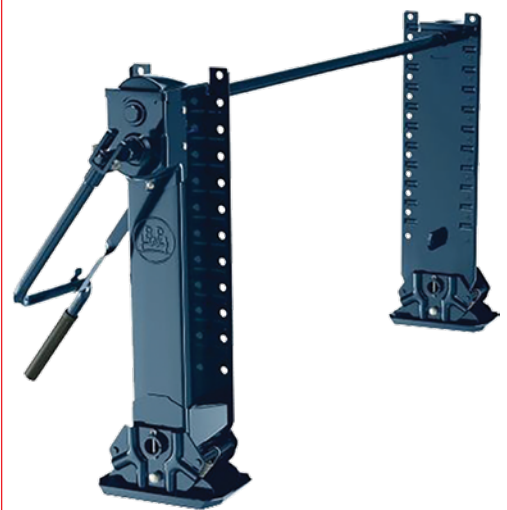

HGV DIRECT FEBRUARY PRICE

£442.73

Model No. BPW8885002044