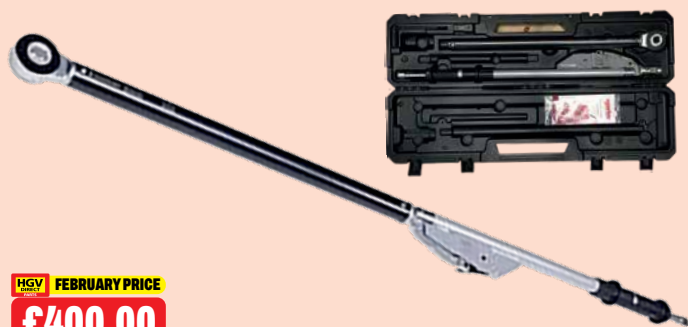

HGV FEBRUARY PRICE

£400.00

Model No. GT1099

Sykes Pickavant 1 Inch Torque Wrench

Commercial with Stepped 3/4" to 1" and 3/4" to 3/4" Adaptor Torque Wrench /300-1000 Nm /200-750 lbf.ft